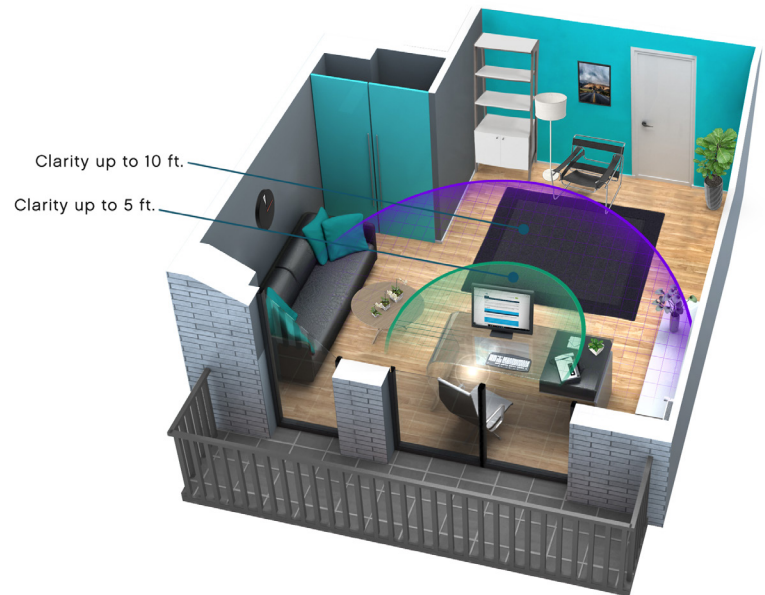

EASY TO FIT

Unity Via OfficePro **calculates the near and intermediate zones** for you. This ensures the monitor stays in the visual sweet spot without any extra measuring on your part.

EASY TO CUSTOMIZE

A streamlined portfolio optimized for the most common workplace viewing distances makes it easy to meet every patient's needs.

5 ft. – Ideal for cubicle or small office with more close tasks

10 ft. – Perfect for open spaces that require a greater field of vision.

Clear Vision up to 5 ft.

Clear Vision up to 10 ft.

INTELLIGENT TECHNOLOGY

Unity Via OfficePro Built-In Technology

Technology	Benefit
PostureFIT Technology	Cutting-edge technology that optimizes ergonomics and comfort for the wearer regardless of add power.
Digital Viewpoint Technology	Optimized prescription at every point of the lens with minimized peripheral distortion.
Variable Inset	Larger usable reading area.

SIMPLIFIED CUSTOMIZATION

Two working distances make it easy to match lens choice with specific patient needs:

5 ft. – Computer work, desk work, reading, writing, etc.

10 ft. – Computer work, inventory, visitor reception, meetings, etc.